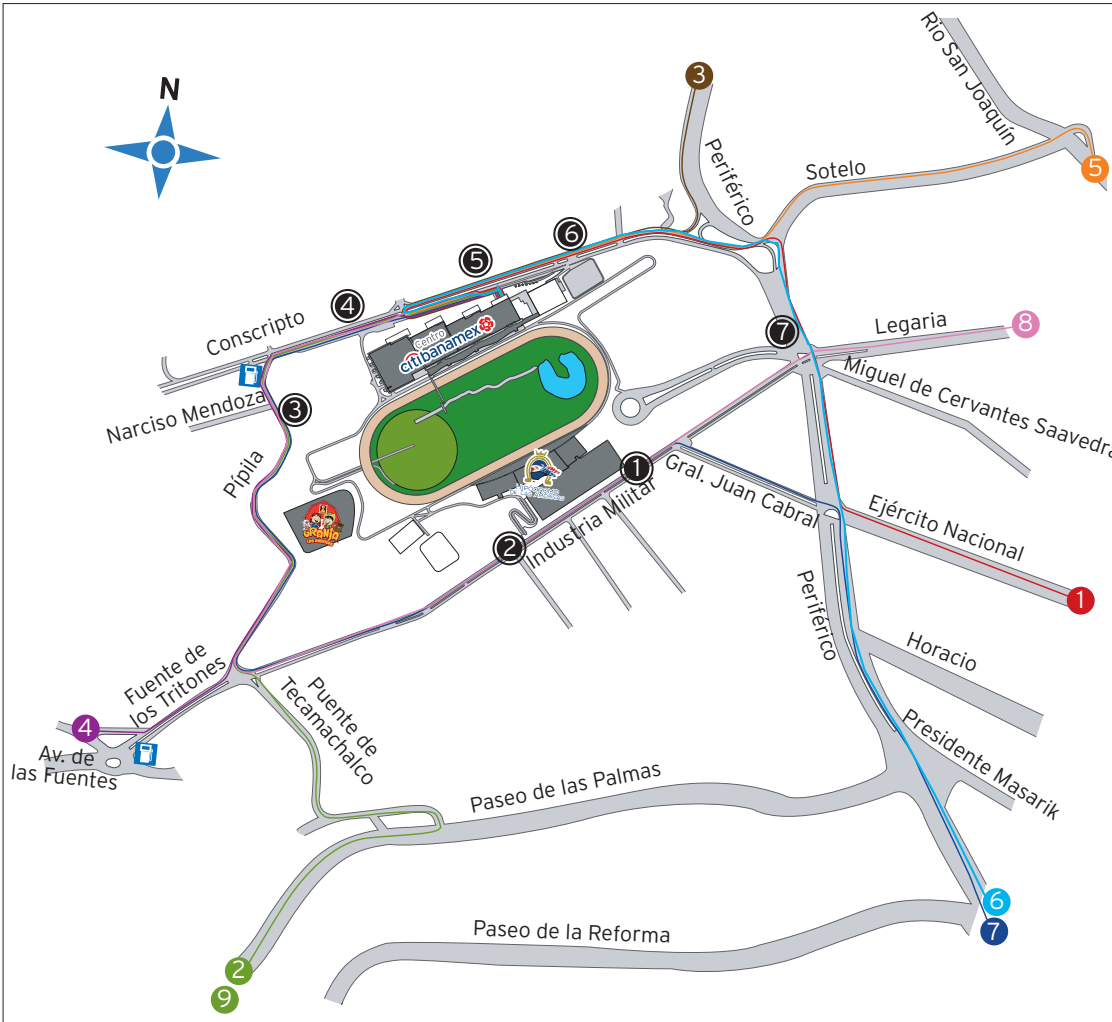

How to get Centro Citibanamex

Public Transportation

Nearest Subway Stations

- Cuatro Caminos, línea 2
- Panteones, línea 2
- Polanco, línea 7
- Auditorio, línea 7

Bus routes to Centro Citibanamex from Cuatro Caminos Subway Station

- Ruta 71 de Toreo a Chamizal
- Ruta 31 de Toreo a Herradura
- Ruta 12 de Toreo a la Mancha

1

FROM THE SOUTHEAST

Airport area.

Take Circuito Interior.
Take exit Ejercito Nacional.
Turn right onto the exterior lanes of Periferico, driving north.
Continue on the exterior lanes of Periferico toward Conscripto.

7

FROM THE SOUTH

Pedregal, San Ángel, Coyoacán

Drive north on Periferico.
Take exit Ejercito Nacional and continue on the exterior lanes of Periferico.
Turn left onto Periferico toward General Juan Cabral.
Turn left onto Industria Militar.
Turn right onto Pípila.
Turn right onto Conscripto.

4

FROM THE WEST

Tecamachalco, Lomas Anahuac, Interlomas, Cuajimalpa, Vista Hermosa

Take Fuente de Tritones.
Turn left onto Pípila.
Turn right onto Conscripto.

6

FROM THE SOUTH.

Pedregal, San Ángel, Coyoacán